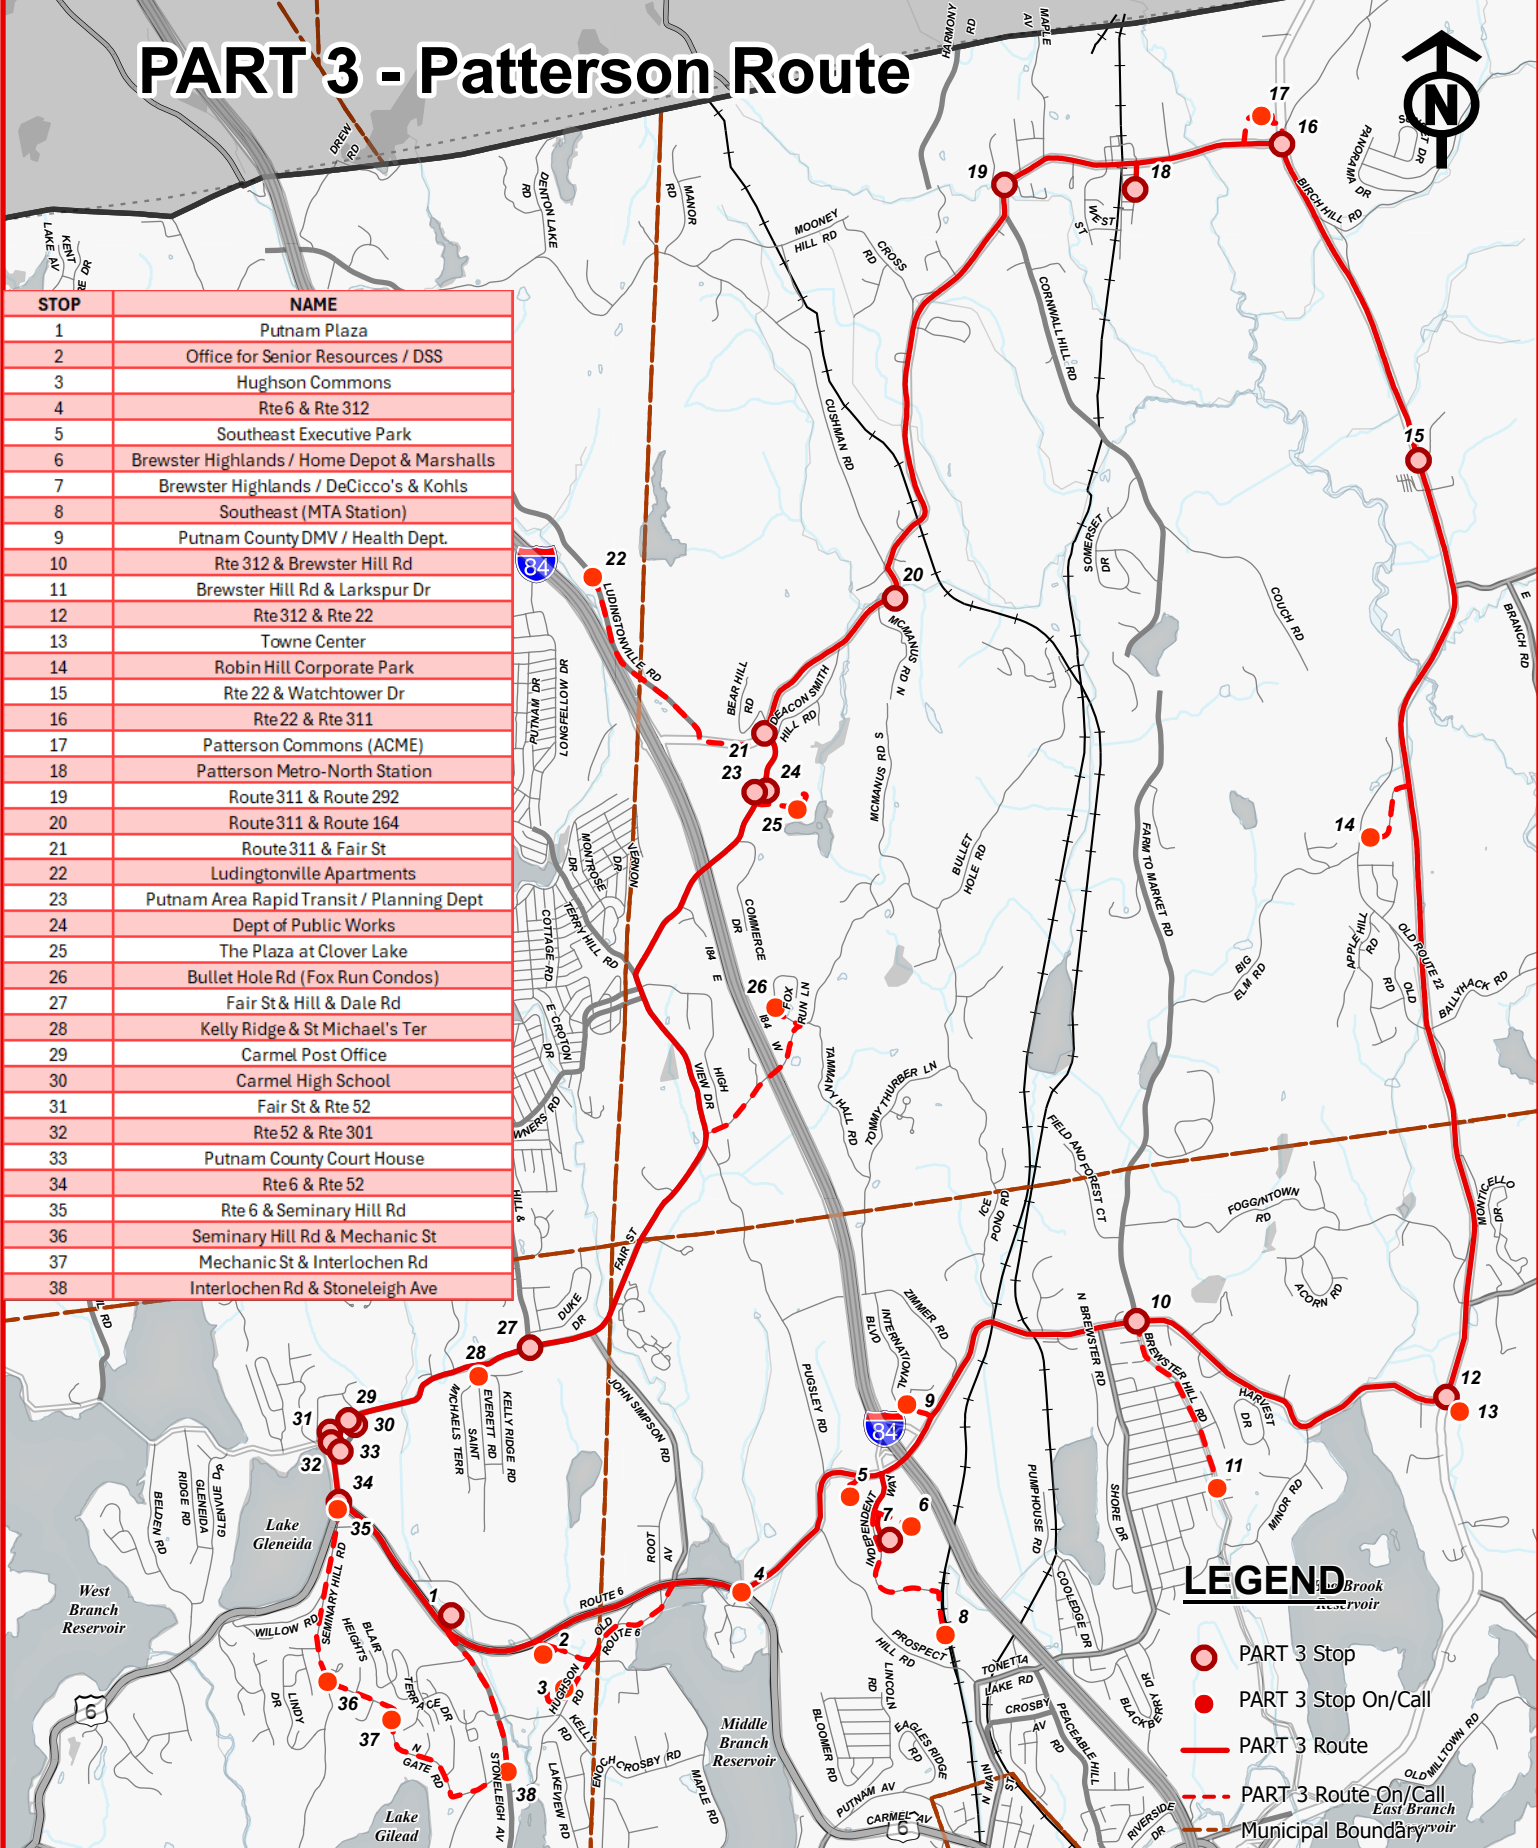

PUTNAM COUNTY, NEW YORK

PART 3 - Patterson Route

STOP	NAME
1	Putnam Plaza
2	Office for Senior Resources / DSS
3	Hughson Commons
4	Rte 6 & Rte 312
5	Southeast Executive Park
6	Brewster Highlands / Home Depot & Marshalls
7	Brewster Highlands / DeCicco's & Kohls
8	Southeast (MTA Station)
9	Putnam County DMV / Health Dept.
10	Rte 312 & Brewster Hill Rd
11	Brewster Hill Rd & Larkspur Dr
12	Rte 312 & Rte 22
13	Towne Center
14	Robin Hill Corporate Park
15	Rte 22 & Watchtower Dr
16	Rte 22 & Rte 311
17	Patterson Commons (ACME)
18	Patterson Metro-North Station
19	Route 311 & Route 292
20	Route 311 & Route 164
21	Route 311 & Fair St
22	Ludingtonville Apartments
23	Putnam Area Rapid Transit / Planning Dept
24	Dept of Public Works
25	The Plaza at Clover Lake
26	Bullet Hole Rd (Fox Run Condos)
27	Fair St & Hill & Dale Rd
28	Kelly Ridge & St Michael's Ter
29	Carmel Post Office
30	Carmel High School
31	Fair St & Rte 52
32	Rte 52 & Rte 301
33	Putnam County Court House
34	Rte 6 & Rte 52
35	Rte 6 & Seminary Hill Rd
36	Seminary Hill Rd & Mechanic St
37	Mechanic St & Interlochen Rd
38	Interlochen Rd & Stoneleigh Ave

LEGEND

-  PART 3 Stop
-  PART 3 Stop On/Call
-  PART 3 Route
-  PART 3 Route On/Call East Branch
-  Municipal Boundary