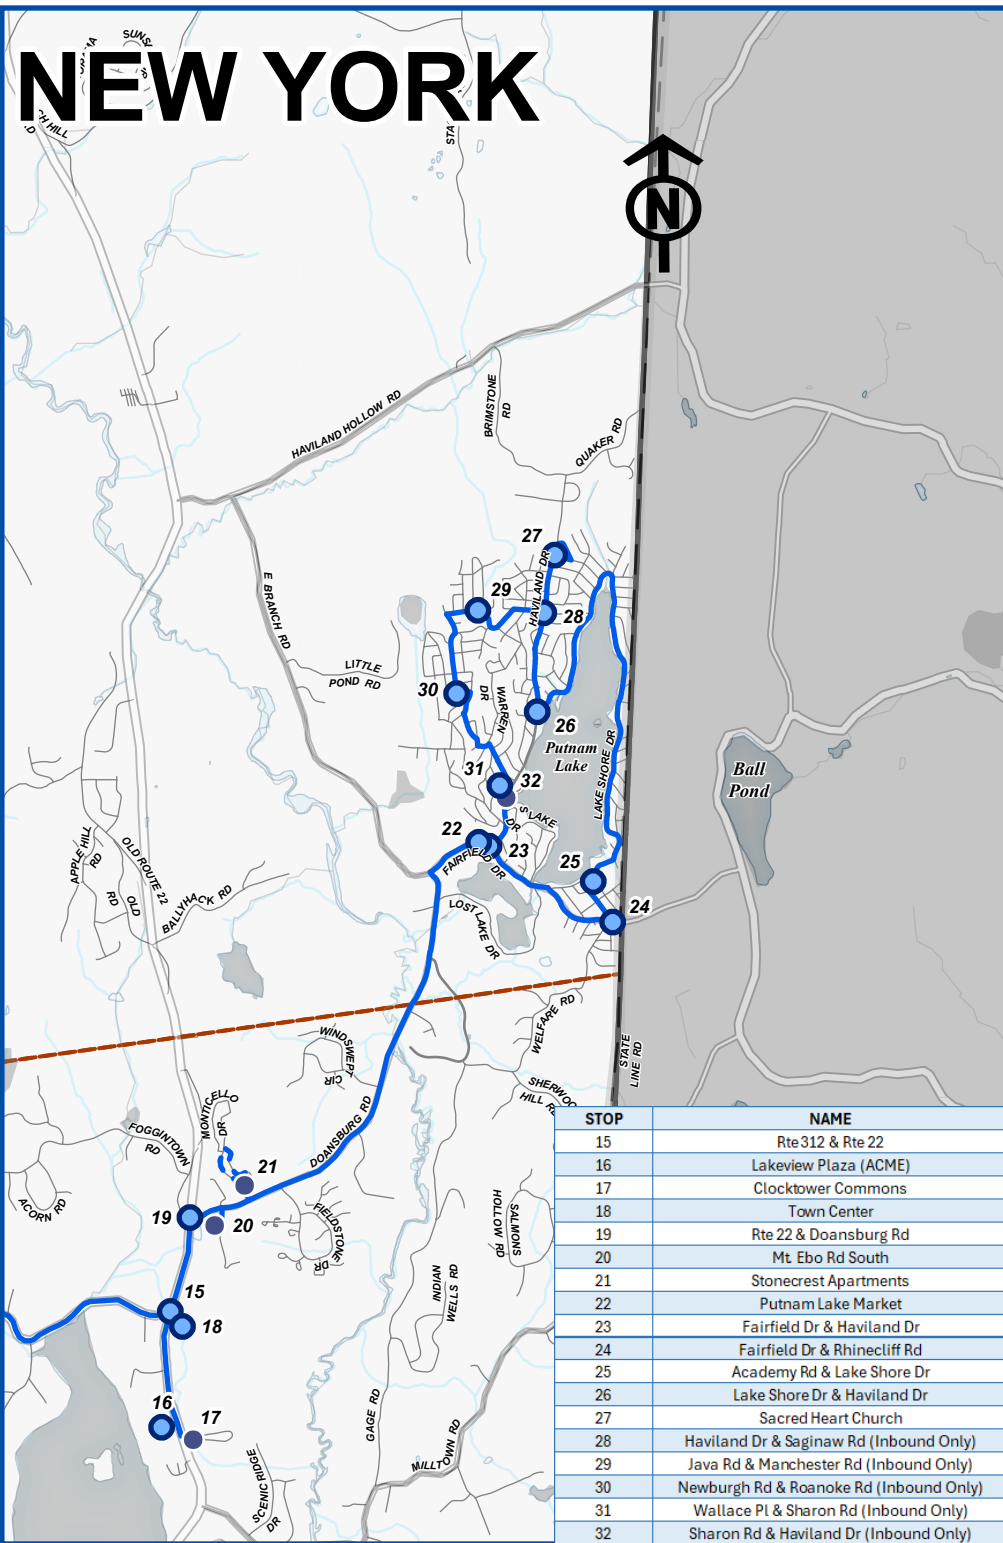

# PUTNAM COUNTY, NEW YORK

## PART 1 - Brewster Route

STOP	NAME
1	Putnam Plaza
2	Office for Senior Resources / DSS
3	Hughson Commons
4	Sen. Leibell's Veterans Residence
5	Putnam Hospital
6	Rte 6 & Rte 312
7	Rte 6 & Drewville Rd
8	Brewster Heights
9	Brewster Metro-North Station
10	Brewster Public Library
11	Rte 6 & Peaceable Hill Rd
12	Rte 6 & Argonne Rd
13	Peaceable Hill Rd & N Brewster Rd
14	N Brewster Rd & Rte 312
33	VA Clinic - Carmel (Inbound Only)

STOP	NAME
15	Rte 312 & Rte 22
16	Lakeview Plaza (ACME)
17	Clocktower Commons
18	Town Center
19	Rte 22 & Doansburg Rd
20	Mt. Ebo Rd South
21	Stonecrest Apartments
22	Putnam Lake Market
23	Fairfield Dr & Haviland Dr
24	Fairfield Dr & Rhinecliff Rd
25	Academy Rd & Lake Shore Dr
26	Lake Shore Dr & Haviland Dr
27	Sacred Heart Church
28	Haviland Dr & Saginaw Rd (Inbound Only)
29	Java Rd & Manchester Rd (Inbound Only)
30	Newburgh Rd & Roanoke Rd (Inbound Only)
31	Wallace Pl & Sharon Rd (Inbound Only)
32	Sharon Rd & Haviland Dr (Inbound Only)